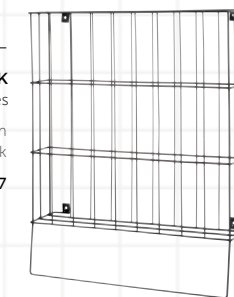

COLOUR BAR

Create a Dedicated Colour Area

With ample storage and a wood grain black textured finish, it's modular, so you can customise it to your needs and location in the salon.

TINT RACK
Holds up to 135 x 100g Tubes
W x D x H: 54cm x 13cm x 68cm
Colour: Black
STYLE NUMBER #8467