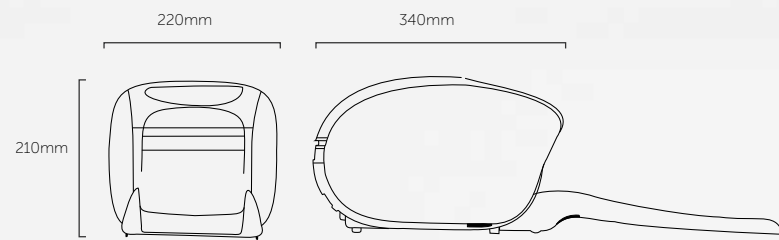

ADELE
Retail Shelves
W x D x H: 146cm x 35cm x 162cm
Colour: Ash Timber Look, Gloss White
STYLE NUMBER #7529

LIONEL
Retail Shelves
W x D x H: 101cm x 33cm x 183cm
Colour: Concrete Look, Gloss White, Matte Black Steel
STYLE NUMBER #7403

ARCH
Retail Shelves
W x D x H: 80cm x 40cm x 200cm
Colour: Gloss White
STYLE NUMBER #7404

THE 24*7

PERFECT FOILS AT
A TOUCH OF A BUTTON

an electric foil machine
doing the hard work for you

COMFORTEL / EXCLUSIVE