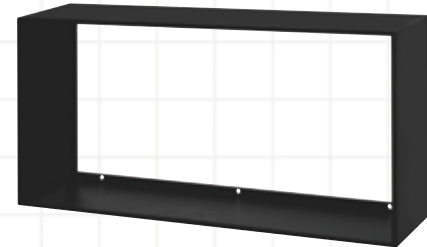

METAL SQUARE BOX
Mountable Towel & Retail Display Box
W x D x H: 40cm x 20cm x 40cm
Colour: Matte Black Steel
STYLE NUMBER #7542

METAL RECTANGLE BOX
Mountable Towel & Retail Display Box
W x D x H: 80cm x 20cm x 40cm
Colour: Matte Black Steel
STYLE NUMBER #7559