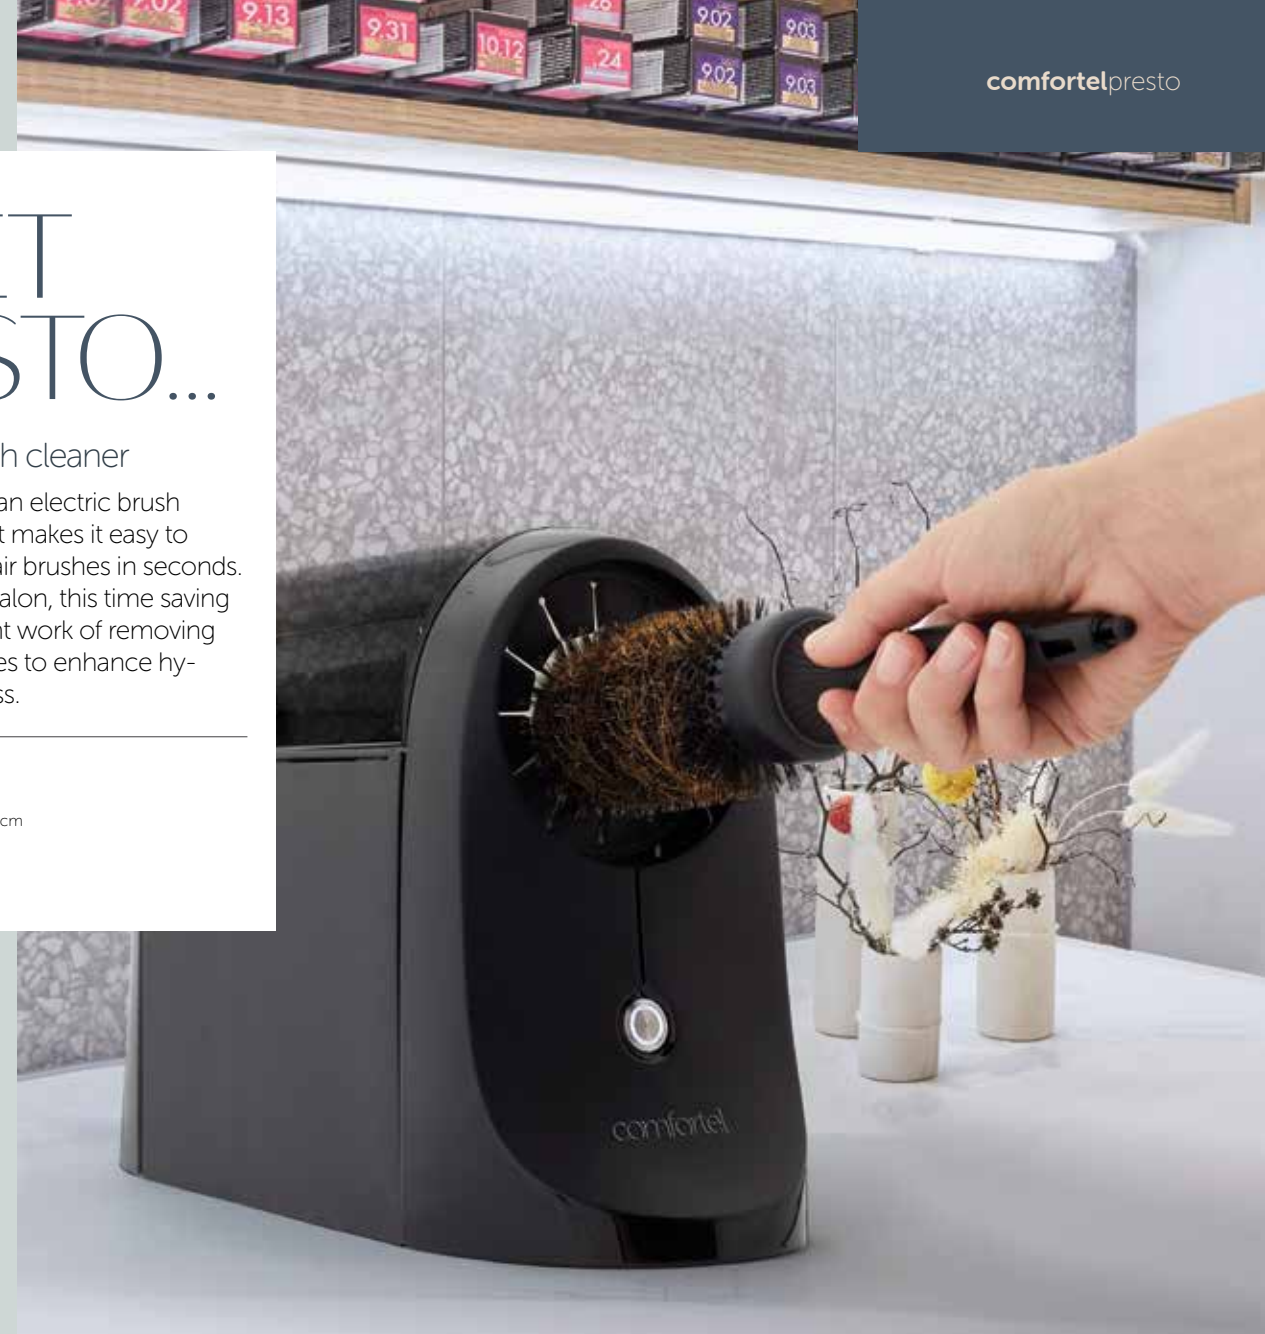

PRESTO
Hair Brush Cleaner

W x D x H: 14.5cm x 29.5cm x 23cm
Weight 2kg 24V~50Hz
STYLE NUMBER #1545

DEVELOPED WITH HAIRDRESSERS / CREATED BY COMFOTEL.

DISCOVER HOW EASY IT IS...