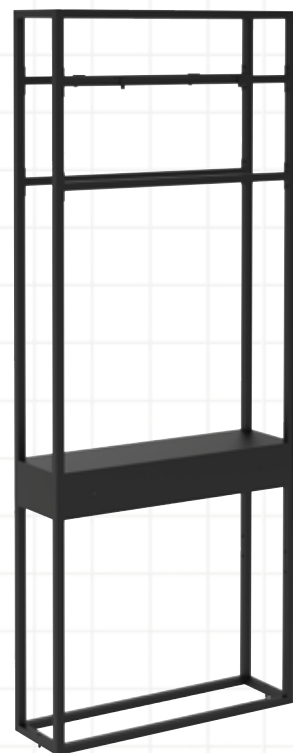

VERONA GRANDE
Salon Mirror with Footrest & Table in Terrazzo
W x D x H: 75cm x 25cm x 200cm
Mirror: Black Steel Frame W:70cm
Bench: Ø: 30cm H: 85cm
STYLE NUMBER #8183+ #8184

HALO DOUBLE
Mountable Round Mirror for Colour Table
W x L x H: 80cm x 103cm x 10 cm
Mirror: Bright Brass Colour Finish
STYLE NUMBER #8720

COLOUR TABLE
with 4 Wireless Charging Stations
W x L x H: 80cm x 200cm x 75cm
Material: Natural Ash Melamine
STYLE NUMBER #8750

- Narrow design made especially for salons
- Power points can be added to the center or side of the table.
- Suits smartphone models with inductive charging technology.