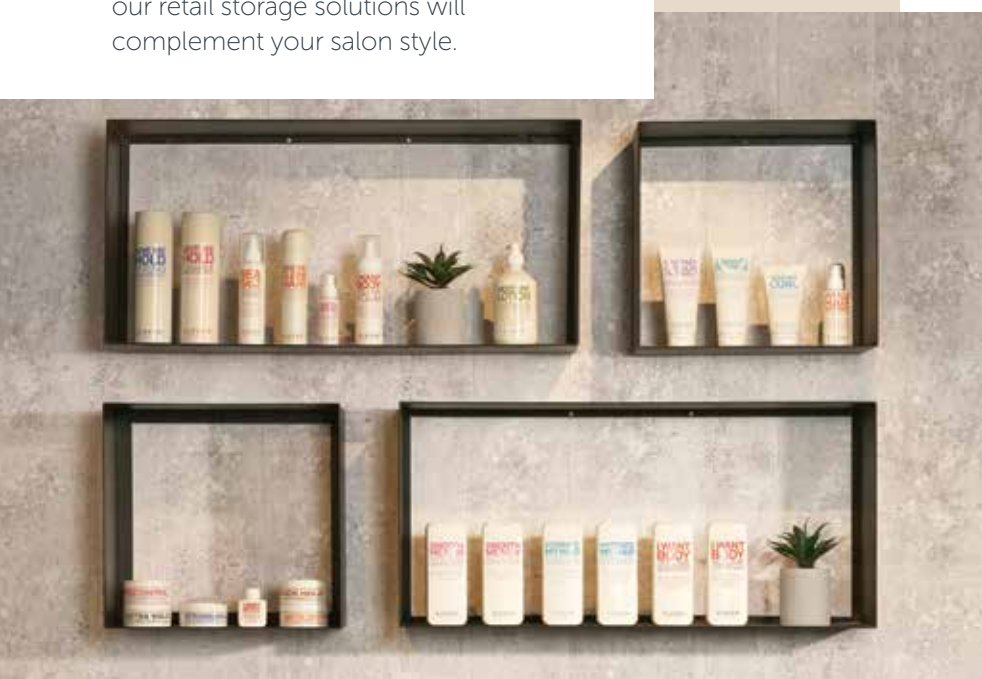

MAVERICK
Reception Desk
Width: 120cm Depth: 45cm Height: 100cm
Colour: Concrete look, Gloss White, Matte Black Steel
STYLE NUMBER #9027

retail STORAGE

Essential Storage Solutions

Designed with a keen eye for detail, our retail storage solutions will complement your salon style.