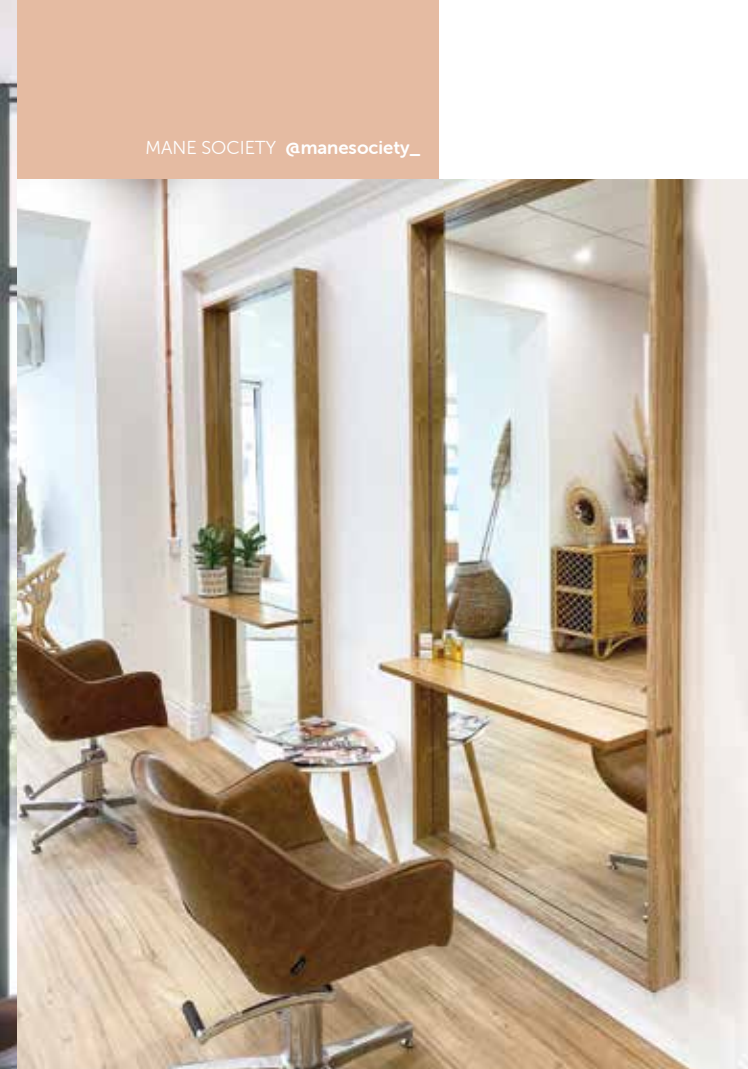

SADDLE STOOL TAN II ALUMINIUM
STYLE NUMBER #3921TA

SUPERIOR STOOL WHITE ALUMINIUM
STYLE NUMBER #3915AW

SAKA STUDIO @sakahairstudio

STUDIO BENICKY @studiobenicky

MANE SOCIETY @manesociety_

CASA
Salon Mirror
W x D x H: 87cm x 24cm x 200cm
Mirror: Natural Ash Veneer Frame
Bench Depth: 22cm
Bench: Natural Ash Melamine
STYLE NUMBER #8160